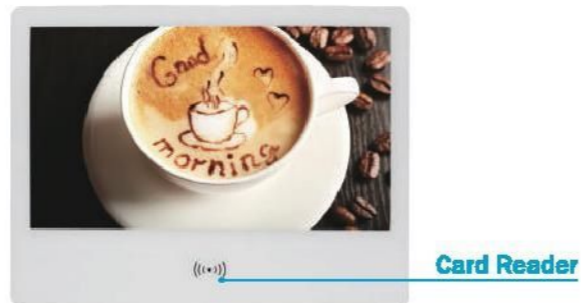

Custom-made Series

LCD Kiosk with Camera

- FHD 1080P web camera
- 15 million pixels
- Auto Focus

LCD Kiosk with Printer

- Laser printer or thermal printer
- Print size A4, 120mm, 80mm, 58mm
- Printing in colour or black and white

LCD Kiosk with Wheels

- Four wheels at the four corners
- 360 degrees universal wheels
- Wheels can be locked

LCD Kiosk with Card Reader

- Smart card Interface PICC (Contactless)
- Supported card types ISO 14443 Type A&B, MIFARE, FeliCa, NFC Tags
- Access speed up to 424 Kbps

WM Series

Wall-mounted AD Player

- Multi-system and multi-port selection
- Support landscape and portrait screen mode
- Flexible installation wall-mounted or ceiling-mounted

Reference Dimension

- 22": 541mm*332mm*46mm
- 32": 784mm*478mm*49mm
- 43": 1030mm*630mm*64mm
- 49": 1165mm*695mm*77mm
- 55": 1295mm*767mm*78mm
- 65": 1515mm*892mm*80mm
- 75": 1750mm*1030mm*85mm
- 84": 1970mm*1155mm*95mm
- 86": 1985mm*1155mm*95mm
- 98": 2258mm*1313mm*98mm

AV/MENU VOL- VOL+ CH- CH+ POWER
USB+DC+HDMI+DVI+VGA+PCAUDIO+EARPHONE

Parameter

Display Size(Inch)	22/32/43/49/55/65/75/84/86/98(Optional)
Panel Type	Samsung/LG
Touch Frame	Capacitive Touch / Infrared Touch
Touch Type	10
Brightness(cd/m²)	350/700
Resolution	1080*1920
Viewing Angle	178°
Contrast	1400:1
Respond Time(ms)	8
Lifespan(h)	>50000
Display Colors(m)	16.7
Display Mode	16:9
Operating System	Android/Windows/Standalone/Driver Board(Optional)
Storage Capacity	Android 2+8G/2+16G Windows 4G 64-256G SSD / 500G-2TB HDD
Build-in Interface	HDMI,VGA,DVI,USB
Exposed Interface	Power Interface, Power Switch
Shell Material	Metal Plate
Switch Power	AC 100V~240V
Using Environment	Indoor
Installation	Wall Mounting, Hanging Bracket